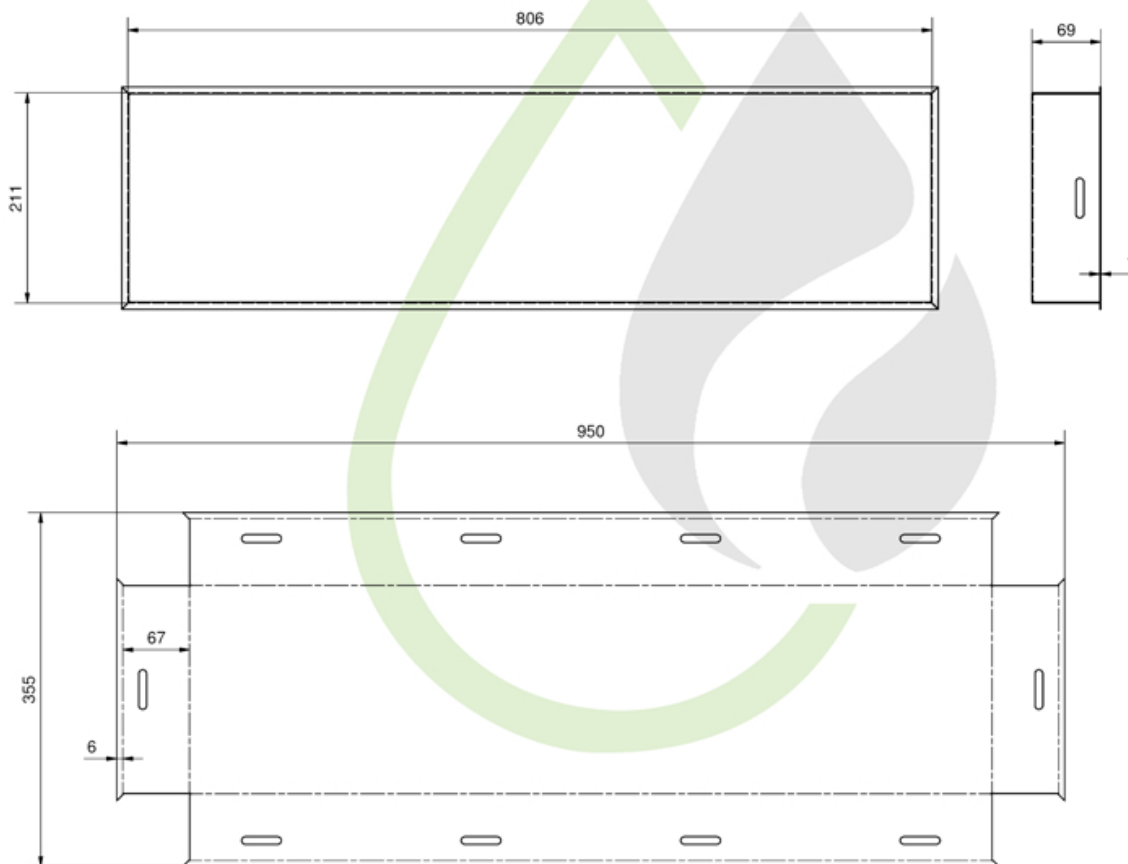

Insert box for burner 80 cm - Technical drawing

Measures are in mm

Product Dimensions

L 806 x H 69 x D 211mm

Weight Burner

L 31 $\frac{3}{4}$ " x H 2 $\frac{3}{4}$ " x D 8"

4 kg / 8.8 lbs
for burner 80cm-31 $\frac{1}{2}$ "